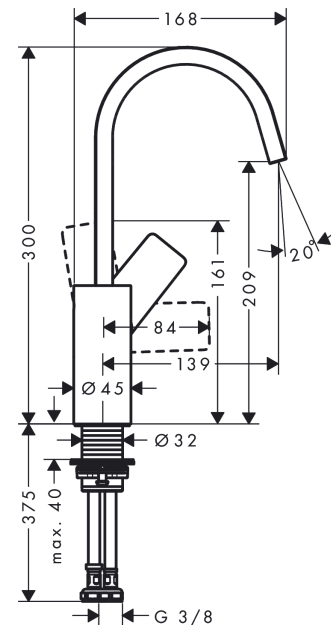

Vivenis

Single lever basin mixer 210 with swivel spout without waste set

Surfaces: **Matt White** Article Number: **75032700**

Description

product features

- ComfortZone 210
- projection 139 mm
- swivel range 120°
- spray type: WaterfallStream
- maximum flow rate at 3 bar: 5 l/min
- ceramic cartridge
- temperature limitation adjustable
- suitable for continuous flow water heaters
- connection type: G 3/8 connections
- connection dimension: DN15

Technology

Design awards

reddot winner 2021

Product image

Scale drawing

Flowchart